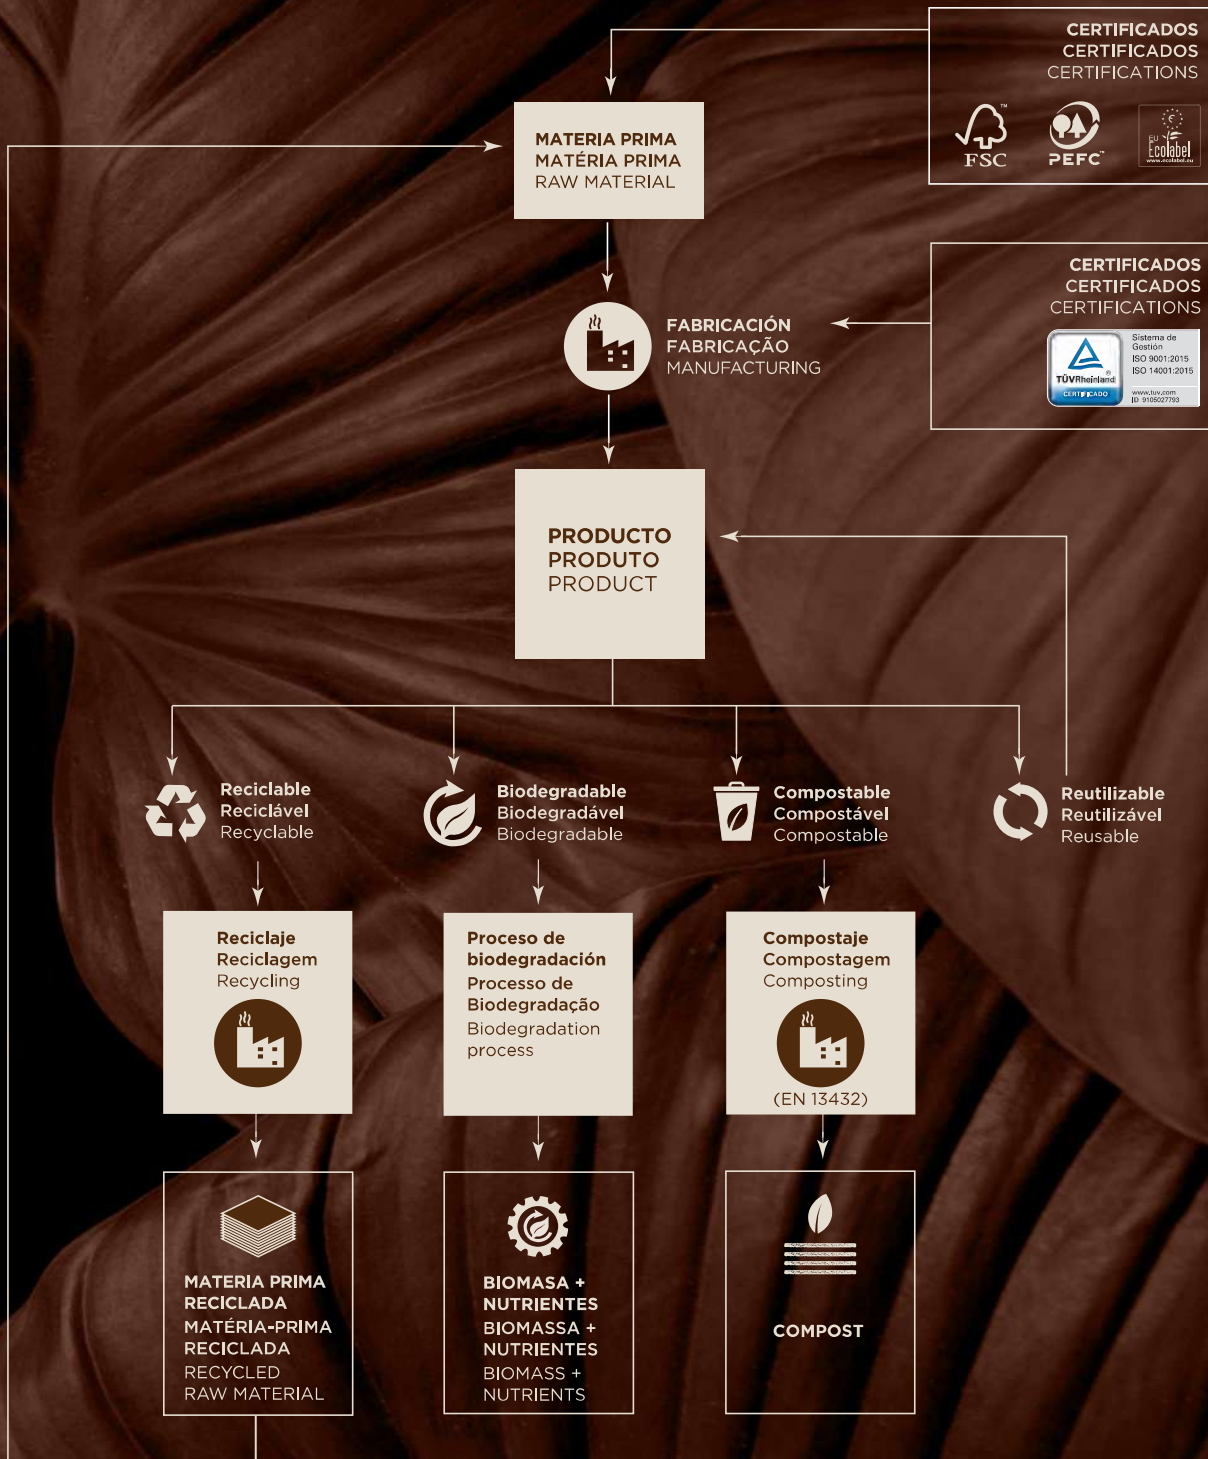

¿CUÁL ES EL CICLO INDUSTRIAL DE NUESTROS PRODUCTOS?
QUAL É O CICLO INDUSTRIAL DOS NOSSOS PRODUTOS?
WHAT IS THE INDUSTRIAL CYCLE OF OUR PRODUCTS?

¿CUÁL ES LA DIFERENCIA ENTRE COMPOSTABLE Y BIODEGRADABLE?

Mientras la biodegradación es un proceso en el que las condiciones de degradación se dan de forma natural en el medioambiente en un periodo de tiempo que varía según el material y del que se obtiene CO₂, agua, nutrientes y biomasa, en el compostaje industrial (EN 13432) las condiciones están controladas artificialmente para obtener compost o abono orgánico en un periodo de tiempo más breve.

QUAL É A DIFERENÇA ENTRE COMPOSTÁVEL E BIODEGRADÁVEL?

Embora a biodegradação seja um processo no qual as condições de degradação ocorrem naturalmente no ambiente durante um período de tempo que varia dependendo do material e a partir do qual se obtém CO₂, água, nutrientes e biomassa, na compostagem industrial (EN 13432) as condições estão controladas artificialmente para obter composto ou fertilizante orgânico num período menor de tempo.

WHAT IS THE DIFFERENCE BETWEEN COMPOSTABLE AND BIODEGRADABLE?

Biodegradation is a process in which the conditions of degradation occur naturally in the environment over a period of time, varying according to the material and producing CO₂, water, nutrients and biomass. Meanwhile, in industrial composting (EN 13432) the conditions are artificially controlled to obtain compost or organic fertiliser in a shorter period of time.