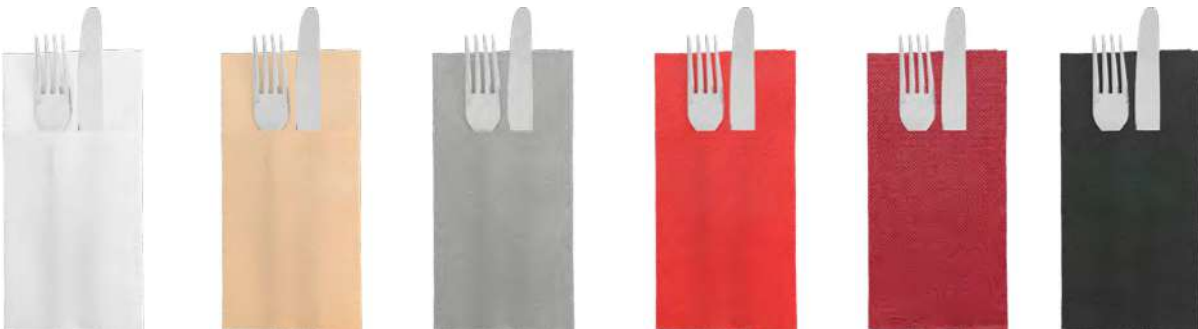

Blanco
Branco
White
*230.70

Marfil
Marfim
Ivory
*230.71

Gris
Cinza
Grey
*230.72

Rojo
Vermelho
Red
*230.73

Burdeos
Bordeaux
Burgundy
*230.74

Negro
Preto
Black
*230.75

PERSONALIZACIÓN PERSONALIZAÇÃO CUSTOMISATION