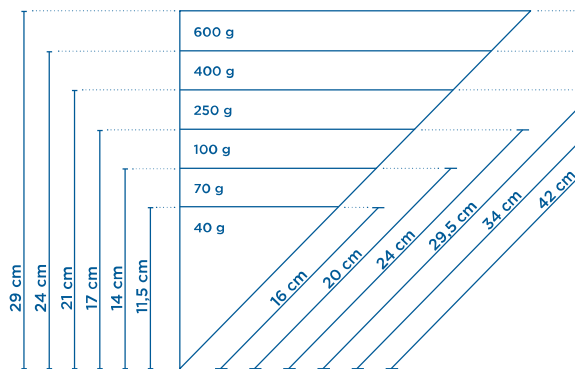

Papelinas de punta Cones de papel Paper cones

Para patatas fritas, fish & chips, churros... Para batatas fritas, fish & chips, churros... For French fries, fish & chips, churros...
Papel antigrasas / Papel antigordura / Greaseproof paper - 70 g/m²

Chips Times Feel Green Zig-Zag